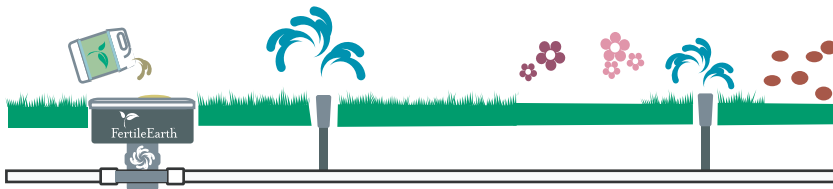

# FertileEarth™ FEEDER

*an automatic fertilization device*

**Fertilize through your sprinklers  
and get more with less...**

*less water    fewer chemicals    better results*

## THE FERTILE EARTH FEEDER™

Now you can fertilize every time you water with the Fertile Earth Feeder - a revolutionary "fertigation" device from Fertile Earth Corporation. The Fertile Earth Feeder distributes small amounts of Fertile Earth Formula plant food to your entire landscape, not just the lawn, through your sprinkling system. Fertigation produces better results than traditional methods of fertilization and it is friendlier to the environment. The Fertile Earth Feeder is easy, cost-effective and safe for use around children and pets. With Fertile Earth you'll get *better results* with *less water* and *fewer harsh chemicals*.

## FERTILE EARTH FORMULA™

FERTILE EARTH FORMULA® does more than just fertilize. In addition to containing premium macronutrients (NPK), Fertile Earth Formula® also contains BioNatra; an all-natural biostimulant that makes our fertilizer better by naturally increasing microbial activity and unlocking bound up nutrients in the soil. The result is deeper root development, lower salt levels and the accelerated breakdown of thatch and other organic matter into additional sources of plant nutrition. BioNatra also provides nutrients not available in fertilizer such as vitamins, enzymes, complexed carbohydrates and amino acids derived from naturally occurring bacteria and fungi.